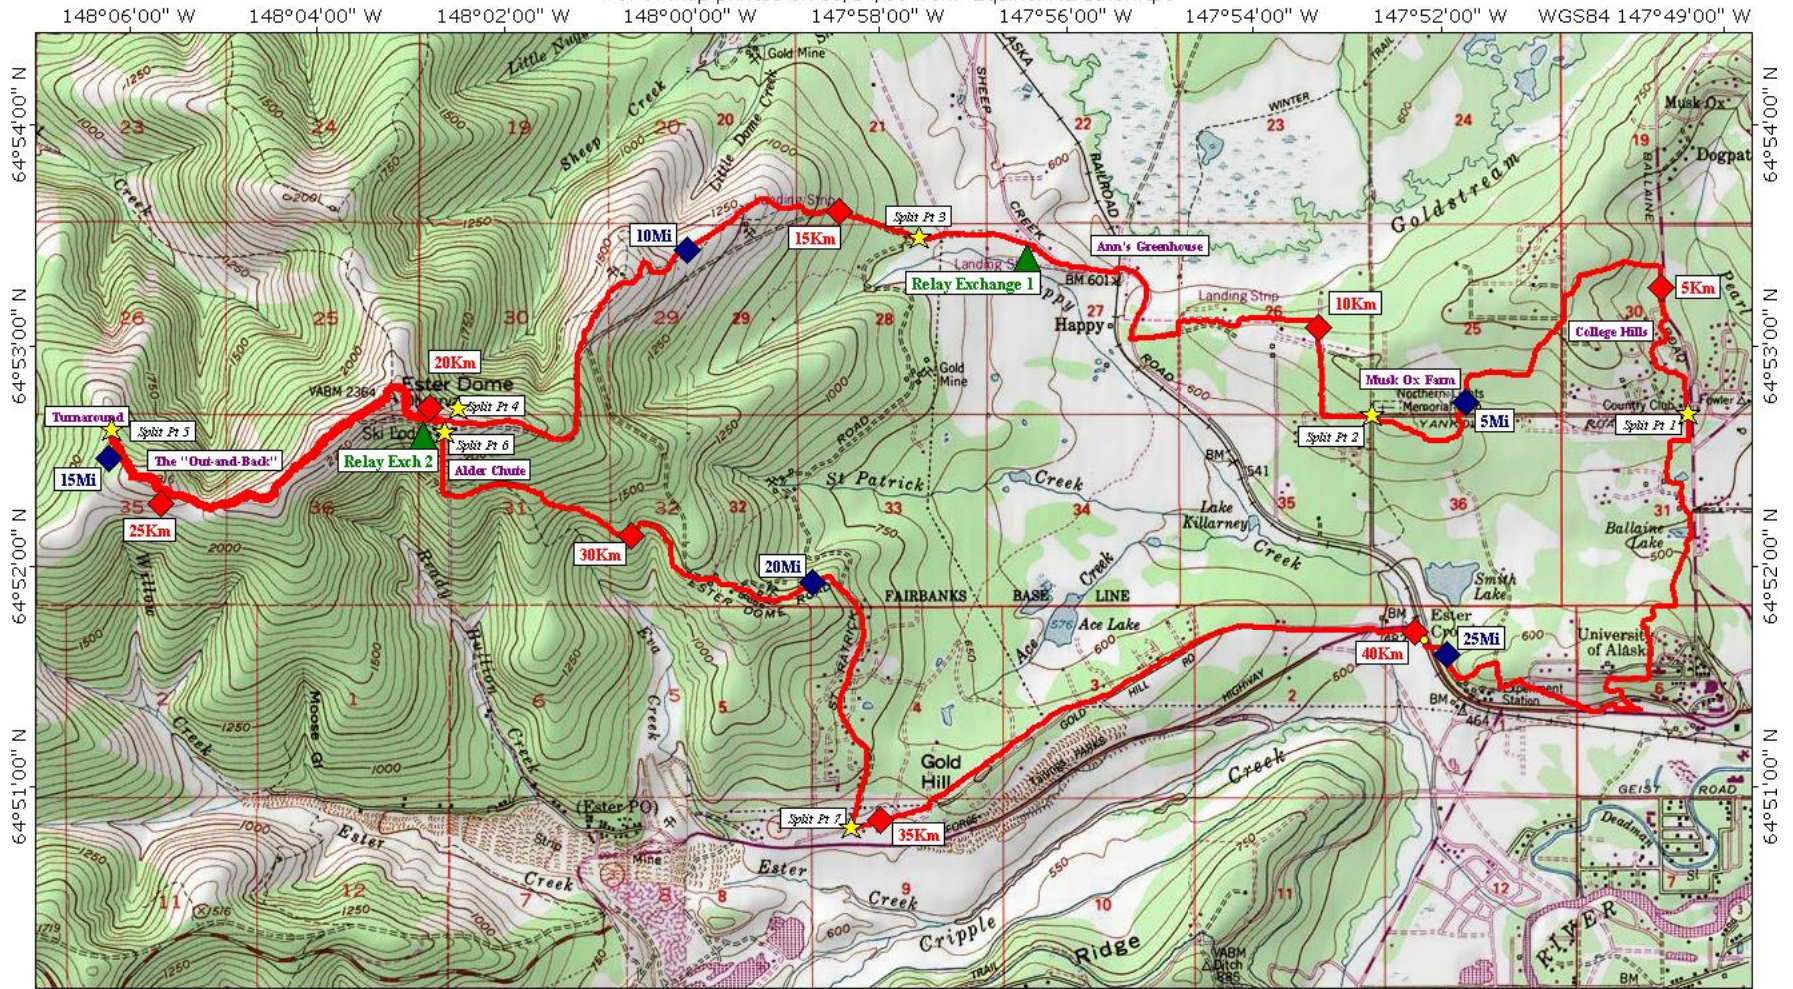

TOPO! map printed on 09/14/06 from "EquinoxMarathon.tpo"

Gain: +3285' -3284' = +1'