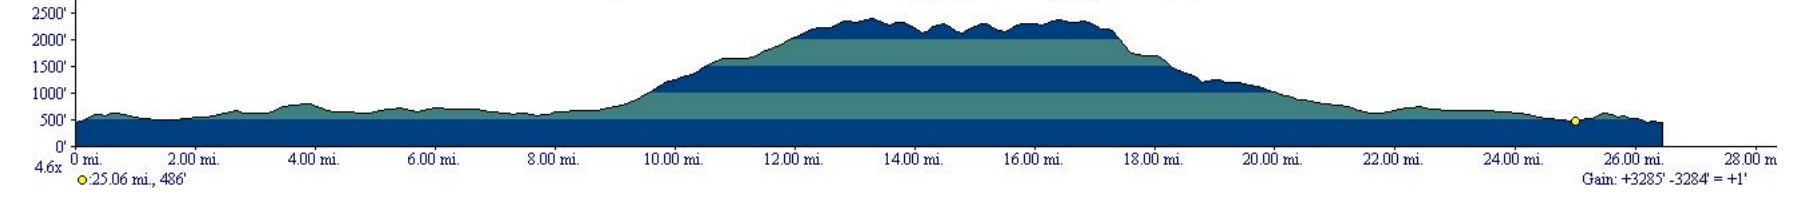

TOPO! map printed on 09/14/06 from "EquinoxMarathon.tpo"

Gain: +3285' -3284' = +1'